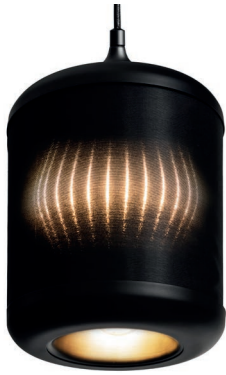

Ambiloom® Pendant 250

Textil
made in
Germany

BLACK
reflector black

Size
Ø 200 mm | H 250 mm

Cable
textile cable black

Article No.
61PL-2506-00BL

RRP excl. VAT
293,28 €