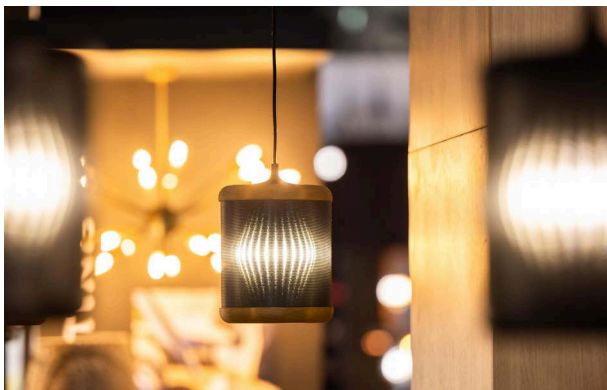

Ambiloom® Collection for Unique Interior Design

The Ambiloom® Collection by ETTLIN LUX® impresses with extraordinary **three-dimensional light effects**.

The products create a highlight in interior design and offer a unique opportunity to enhance a variety of interiors. Thanks to their modern design, the mirrors and lights seamlessly integrate into many spatial concepts. They impress on both **functional** and **decorative** levels, lending an exceptional sense of well-being and atmosphere.