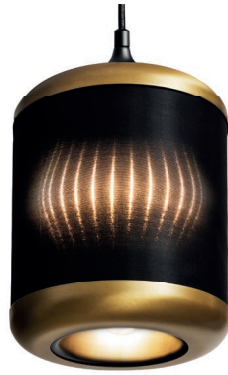

BRASS
reflector brass

Size
Ø 200 mm | H 250 mm

Cable
textile cable black

Article No.
61PL-2506-00BR

RRP excl. VAT
293,28 €